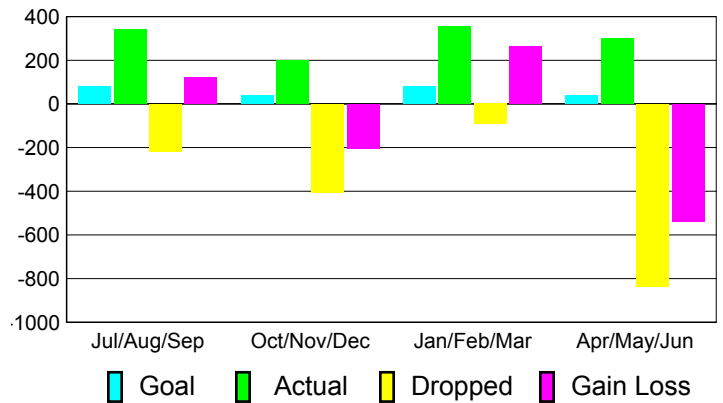

### YTD Status Quo Clubs 2010-2011

Status Quo Clubs Compared to Status Quo Members

## MEMBERSHIP

**Membership Results**  
2010-2011

**Membership**  
2009-2010

Month	Net Memb Goal	Actual New Memb	Actual Dropped Memb	Gain/Loss of Memb	Gain/Loss of Memb
Jul/Aug/Sep	80	341	-219	122	300
Oct/Nov/Dec	40	198	-404	-206	-59
Jan/Feb/Mar	80	355	-92	263	442
Apr/May/June	40	300	-837	-537	-336
<b>Totals</b>	<b>240</b>	<b>1194</b>	<b>-1552</b>	<b>-358</b>	<b>347</b>

### Membership Results 2010-2011

Goal, New, Dropped, Gain/Loss

### Comparison of Membership Gain/Loss

Current Year Compared to the Previous Year