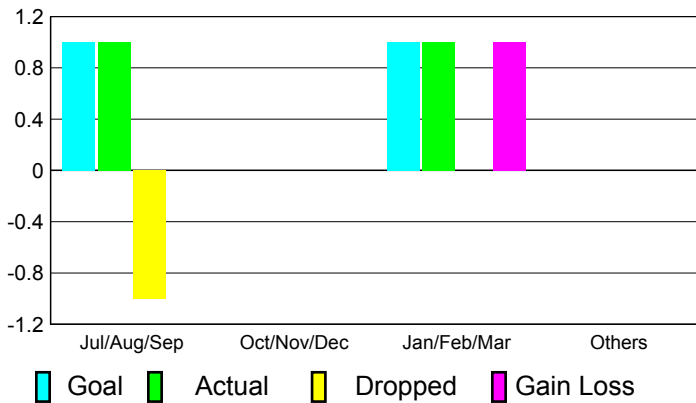

## CLUBS

**Club Results**  
2010-2011

**Clubs**  
2009-2010

Month	New Club Goal	Actual New Clubs	Actual Dropped Clubs	Gain/Loss of Clubs	Gain/Loss of Clubs
Jul/Aug/Sep	1	1	-1	0	3
Oct/Nov/Dec	0	0	0	0	0
Jan/Feb/Mar	1	1	0	1	1
Apr/May/June	0	0	0	0	0
<b>Totals</b>	<b>2</b>	<b>2</b>	<b>-1</b>	<b>1</b>	<b>4</b>

### Club Results 2010-2011

Goal, New, Dropped, Gain/Loss

### Comparison of Club Gain/Loss

Current Year Compared to the Previous Year