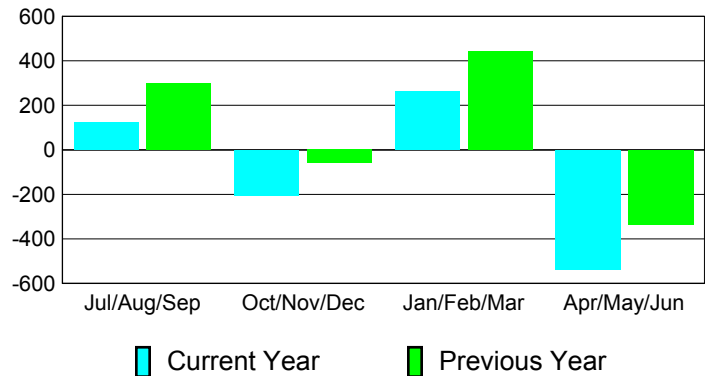

Gender Comparison 2010-2011

Jul/Aug/Sep

Oct/Nov/Dec

Jan/Feb/Mar

Apr/May/June

Male

Female