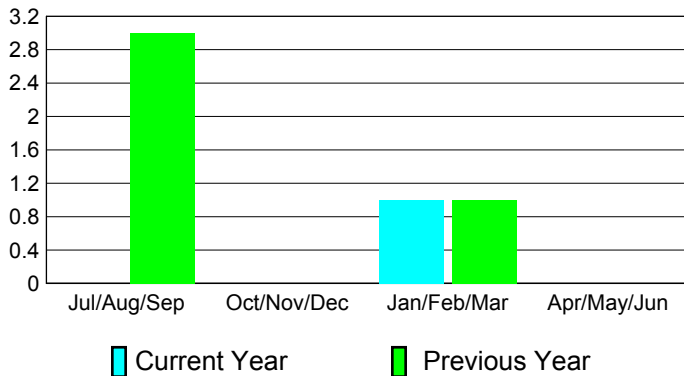

2010-2011 GMT Reports for District (or Undistricted) **District 355 A**

GMT: **KWANG-SOO JANG**

Location: **REPUBLIC OF KOREA**

GMT CA: **5**

CLUBS

Club Results
2010-2011

Clubs
2009-2010

Month	New Club Goal	Actual New Clubs	Actual Dropped Clubs	Gain/Loss of Clubs	Gain/Loss of Clubs
Jul/Aug/Sep	1	1	-1	0	3
Oct/Nov/Dec	0	0	0	0	0
Jan/Feb/Mar	1	1	0	1	1
Apr/May/June	0	0	0	0	0
Totals	2	2	-1	1	4

Club Results 2010-2011

Goal, New, Dropped, Gain/Loss

Comparison of Club Gain/Loss

Current Year Compared to the Previous Year

YTD Status Quo Clubs 2010-2011

Status Quo Clubs Compared to Status Quo Members

MEMBERSHIP

Membership Results
2010-2011

Membership
2009-2010

Month	Net Memb Goal	Actual New Memb	Actual Dropped Memb	Gain/Loss of Memb	Gain/Loss of Memb
Jul/Aug/Sep	80	341	-219	122	300
Oct/Nov/Dec	40	198	-404	-206	-59
Jan/Feb/Mar	80	355	-92	263	442
Apr/May/June	40	300	-837	-537	-336
Totals	240	1194	-1552	-358	347

Membership Results 2010-2011

Goal, New, Dropped, Gain/Loss

Comparison of Membership Gain/Loss

Current Year Compared to the Previous Year

Gender Comparison 2010-2011

Jul/Aug/Sep

Oct/Nov/Dec

Jan/Feb/Mar

Apr/May/June

Male

Female